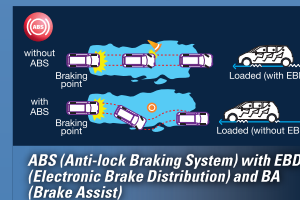

Shopping Hook

Front Corner Sensors

15-inch Alloy Rims (Titanium Finishing)

ALZA S

Monotone Interior Finish

Darker Seat Fabric

Premium Solar and Security Window Film

2-motion Remote Control Key