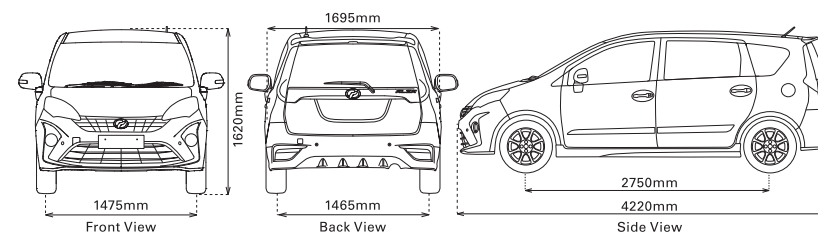

Note: Only the main differences between variants are listed here. For a list of features common to all variants, please consult a Perodua sales advisor.

DIMENSIONS

Car illustrations are based on SE & AV variants.