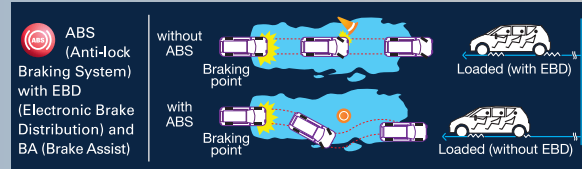

The 1.5L DVVT, DOHC with EFI engine delivers excellent fuel economy, smooth pick-up and acceleration, and cleaner gas emissions with minimal vibration noise.