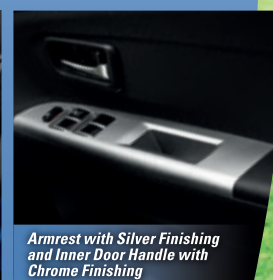

Roof-mounted Monitor

Reverse Camera

ALZA SE *NEW LOOK*

Monotone Interior Finish

Darker Seat Fabric

Armrest with Silver Finishing and Inner Door Handle with Chrome Finishing

Seat Height Adjuster (Driver's Side)